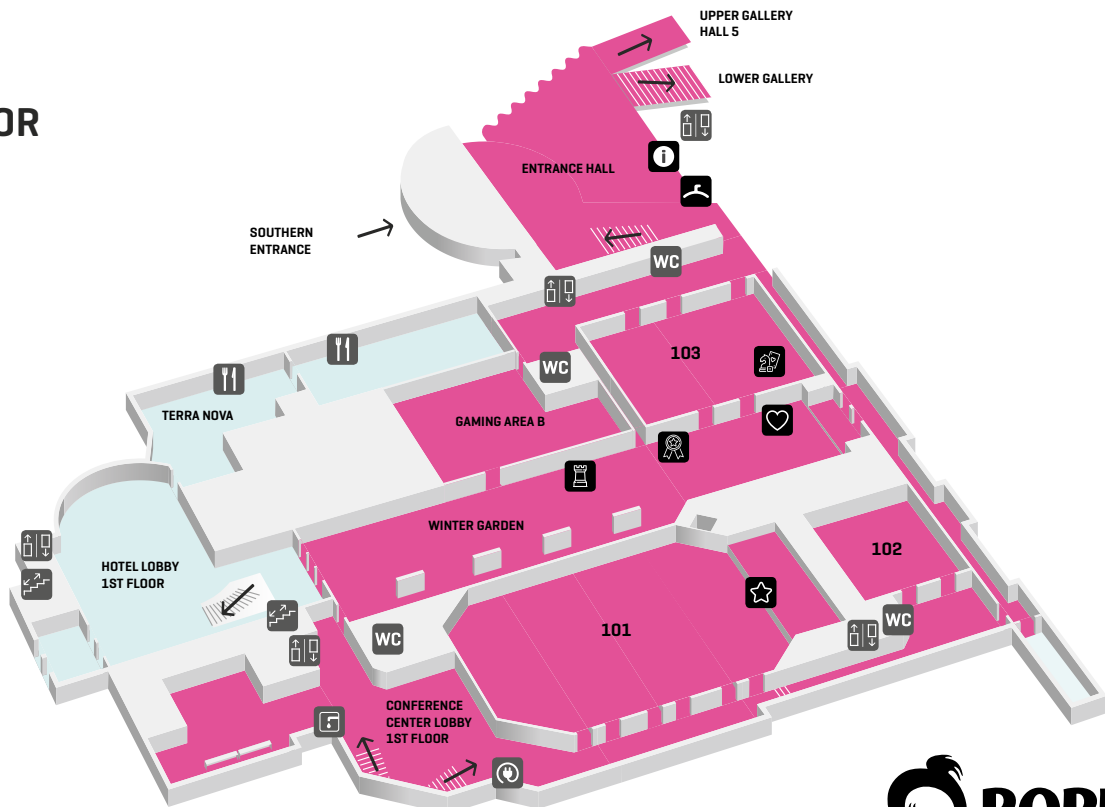

CONFERENCE CENTER

ROPECON 2017

3RD FLOOR

2ND FLOOR

1ST FLOOR

-  INFO
-  CLOAKROOM
-  LARP DESK
-  RPG DESK
-  EXPERIENCE POINT
-  SAFE HAVEN
-  INTERNATIONAL MEETING POINT
-  DROP-IN MINIATURE PAINTING STATION
-  BOARD GAME LIBRARY
-  ROOM 101 STAGE

-  WATER STATION
-  ACCESSIBLE TOILET
-  CHARGING POINT
-  TOILET