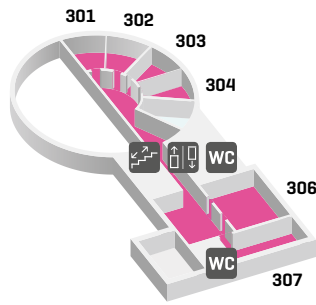

CONFERENCE CENTER

ROPECON 2017

3RD FLOOR

2ND FLOOR

1ST FLOOR

-  INFO
-  CLOAKROOM
-  LARP DESK
-  RPG DESK
-  EXPERIENCE POINT
-  SAFE HAVEN
-  INTERNATIONAL MEETING POINT
-  DROP-IN MINIATURE PAINTING STATION
-  BOARD GAME LIBRARY
-  ROOM 101 STAGE

-  WATER STATION
-  ACCESSIBLE TOILET
-  CHARGING POINT
-  TOILET