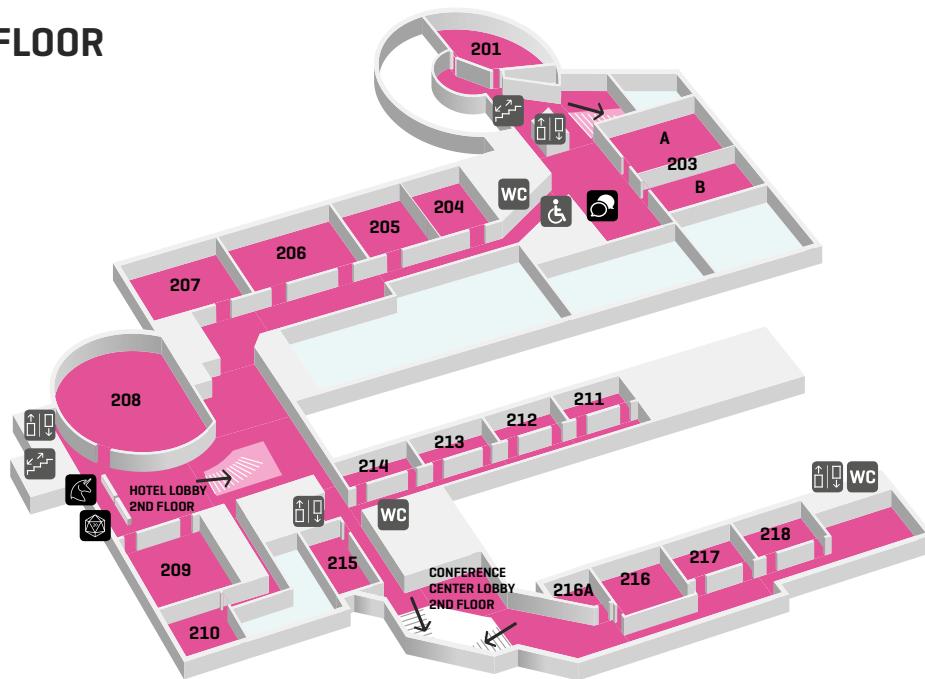

CONFERENCE CENTER

ROPECON 2017

3RD FLOOR

2ND FLOOR

1ST FLOOR

-  INFO
-  CLOAKROOM
-  LARP DESK
-  RPG DESK
-  EXPERIENCE POINT
-  SAFE HAVEN
-  INTERNATIONAL MEETING POINT
-  DROP-IN MINIATURE PAINTING STATION
-  BOARD GAME LIBRARY
-  ROOM 101 STAGE

-  WATER STATION
-  ACCESSIBLE TOILET
-  CHARGING POINT
-  TOILET